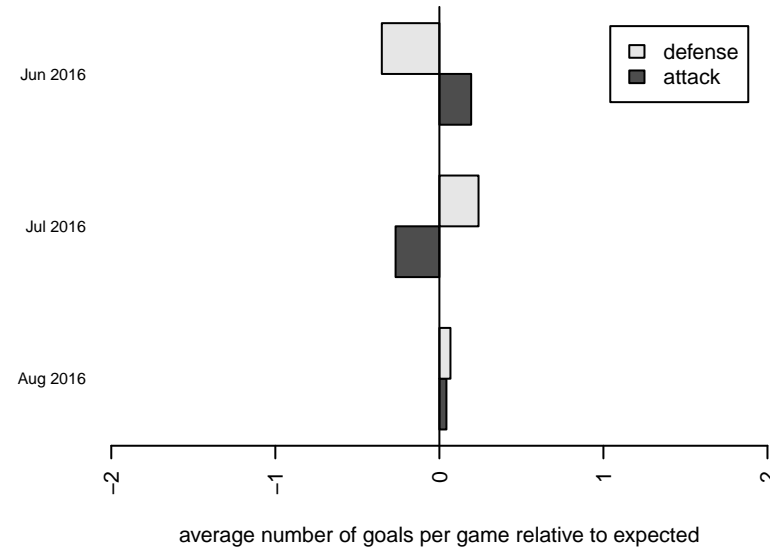

GS Surf C B04

GS Surf
Bothel, WA
B04 total strength=910
attack=1.57 defense=1.36

alt names used:
GREATER SEATTLE SURF B04C (USA)
GS Surf B04 C
GS Surf B04C

Venues played:
2016 RVS Classic BU13
2016 Sounders FC Cup BU13 Gold
2016 WA Rush Cup B04 Silver U13

**attack and defense variance (black dot)
relative to other teams
and top 10 in region**

**attack and defense rating
relative to others at age
and all opponents in last 13 months**

**attack and defense rating
relative to others at age
and all opponents in last 13 months**

Performance relative to 13 month average

Performance relative to 13 month average

Distribution of opponents
 Red = Lose zone, Blue = Win zone, Green = Even
 Black line separates win/lose zones

lot. A=Neither has attack advantage, B=Opponent has both attack and defense advantage, C=Opponent has both attack and defense disadvantage, D=Both have