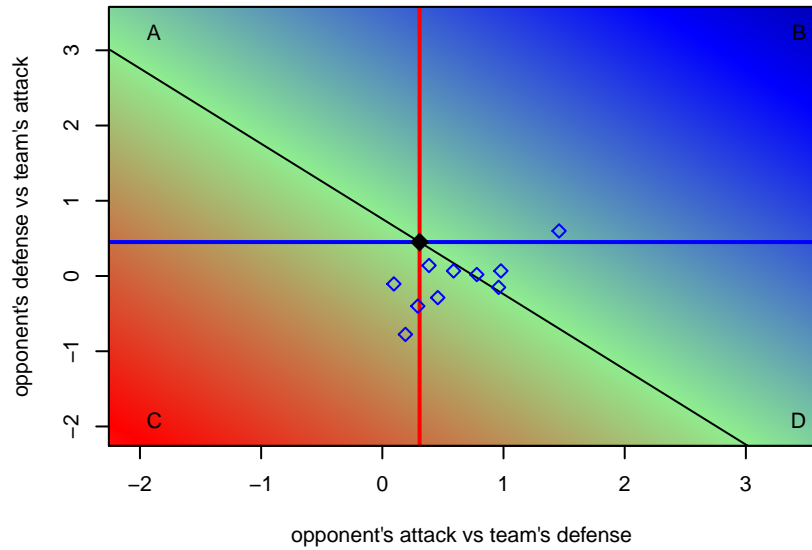

GS Surf C B04

GS Surf
Bothel, WA
B04 total strength=910
attack=1.57 defense=1.36

alt names used:
GREATER SEATTLE SURF B04C (USA)
GS Surf B04 C
GS Surf B04C

Venues played:
2016 RVS Classic BU13
2016 Sounders FC Cup BU13 Gold
2016 WA Rush Cup B04 Silver U13

**attack and defense variance (black dot)
relative to other teams
and top 10 in region**

**attack and defense rating
relative to others at age
and all opponents in last 13 months**

**attack and defense rating
relative to others at age
and all opponents in last 13 months**

Performance relative to 13 month average

Performance relative to 13 month average

Distribution of opponents
 Red = Lose zone, Blue = Win zone, Green = Even
 Black line separates win/lose zones

lot. A=Neither has attack advantage, B=Opponent has both attack and defense advantage, C=Opponent has both attack and defense disadvantage, D=Both have