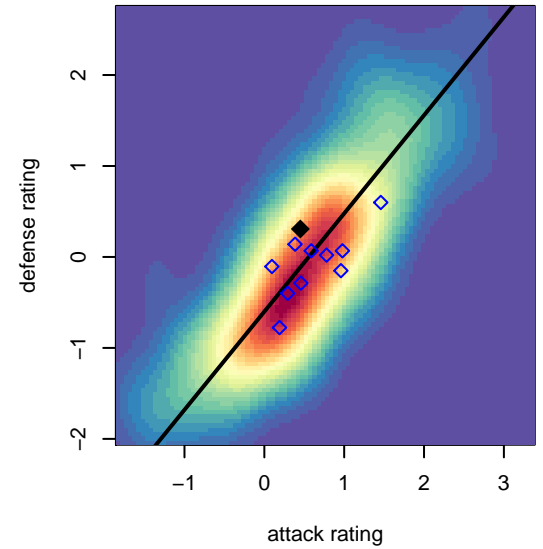

GS Surf C B04

GS Surf
Bothel, WA
B04 total strength=910
attack=1.57 defense=1.36

alt names used:
GREATER SEATTLE SURF B04C (USA)
GS Surf B04 C
GS Surf B04C

Venues played:
2016 RVS Classic BU13
2016 Sounders FC Cup BU13 Gold
2016 WA Rush Cup B04 Silver U13

**attack and defense variance (black dot)
relative to other teams
and top 10 in region**

**attack and defense rating
relative to others at age
and all opponents in last 13 months**

**attack and defense rating
relative to others at age
and all opponents in last 13 months**

Performance relative to 13 month average

Performance relative to 13 month average

Distribution of opponents
 Red = Lose zone, Blue = Win zone, Green = Even
 Black line separates win/lose zones

lot. A=Neither has attack advantage, B=Opponent has both attack and defense advantage, C=Opponent has both attack and defense disadvantage, D=Both have