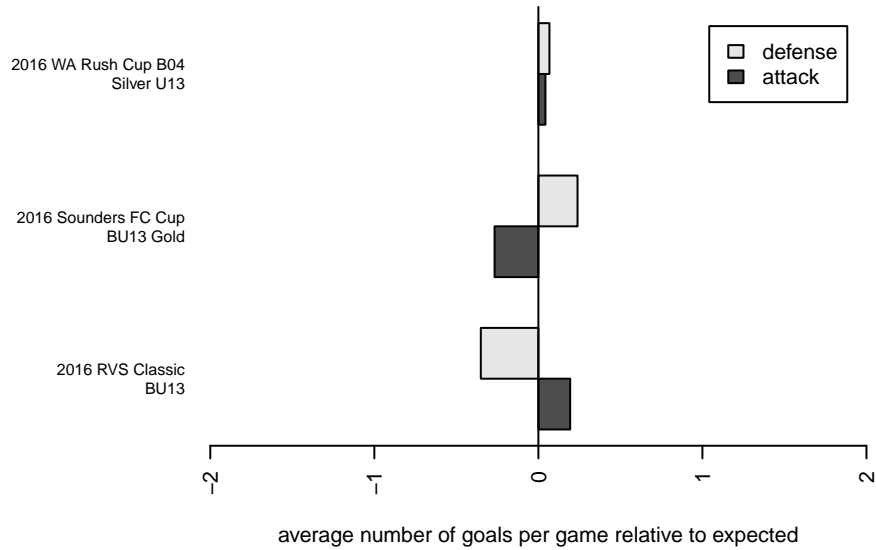

GS Surf C B04

GS Surf
Bothel, WA
B04 total strength=910
attack=1.57 defense=1.36

alt names used:
GREATER SEATTLE SURF B04C (USA)
GS Surf B04 C
GS Surf B04C

Venues played:
2016 RVS Classic BU13
2016 Sounders FC Cup BU13 Gold
2016 WA Rush Cup B04 Silver U13

**attack and defense variance (black dot)
relative to other teams
and top 10 in region**

**attack and defense rating
relative to others at age
and all opponents in last 13 months**

**attack and defense rating
relative to others at age
and all opponents in last 13 months**

Performance relative to 13 month average

Performance relative to 13 month average

Distribution of opponents
 Red = Lose zone, Blue = Win zone, Green = Even
 Black line separates win/lose zones

lot. A=Neither has attack advantage, B=Opponent has both attack and defense advantage, C=Opponent has both attack and defense disadvantage, D=Both have