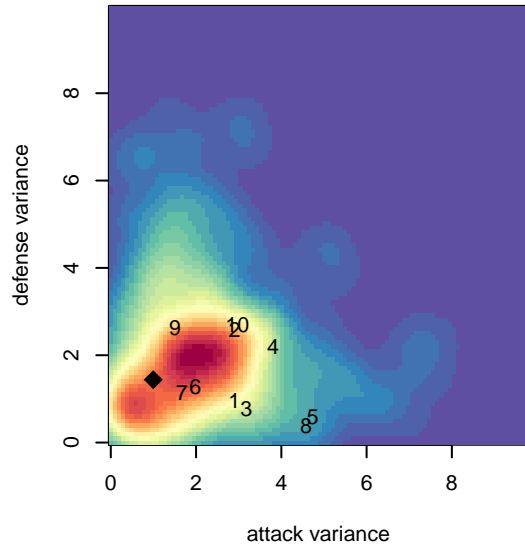

GS Surf C B04

GS Surf
Bothel, WA
B04 total strength=910
attack=1.57 defense=1.36

alt names used:
GREATER SEATTLE SURF B04C (USA)
GS Surf B04 C
GS Surf B04C

Venues played:
2016 RVS Classic BU13
2016 Sounders FC Cup BU13 Gold
2016 WA Rush Cup B04 Silver U13

**attack and defense variance (black dot)
relative to other teams
and top 10 in region**

**attack and defense rating
relative to others at age
and all opponents in last 13 months**

**attack and defense rating
relative to others at age
and all opponents in last 13 months**

Performance relative to 13 month average

Performance relative to 13 month average

Distribution of opponents
 Red = Lose zone, Blue = Win zone, Green = Even
 Black line separates win/lose zones

lot. A=Neither has attack advantage, B=Opponent has both attack and defense advantage, C=Opponent has both attack and defense disadvantage, D=Both have