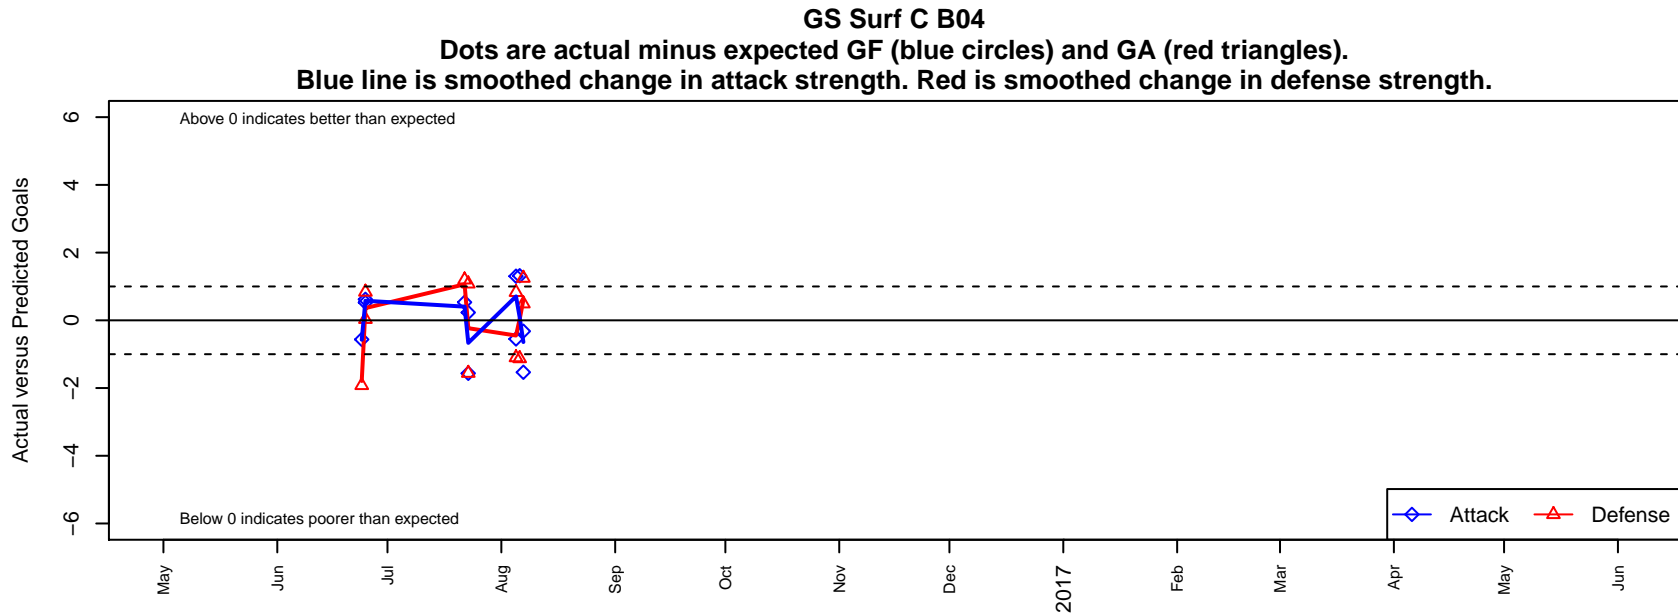

GS Surf C B04

GS Surf
Bothel, WA
B04 total strength=910
attack=1.57 defense=1.36

alt names used:
GREATER SEATTLE SURF B04C (USA)
GS Surf B04 C
GS Surf B04C

Venues played:
2016 RVS Classic BU13
2016 Sounders FC Cup BU13 Gold
2016 WA Rush Cup B04 Silver U13

**attack and defense variance (black dot)
relative to other teams
and top 10 in region**

**attack and defense rating
relative to others at age
and all opponents in last 13 months**

**attack and defense rating
relative to others at age
and all opponents in last 13 months**

Performance relative to 13 month average

Performance relative to 13 month average

Distribution of opponents
 Red = Lose zone, Blue = Win zone, Green = Even
 Black line separates win/lose zones

lot. A=Neither has attack advantage, B=Opponent has both attack and defense advantage, C=Opponent has both attack and defense disadvantage, D=Both have