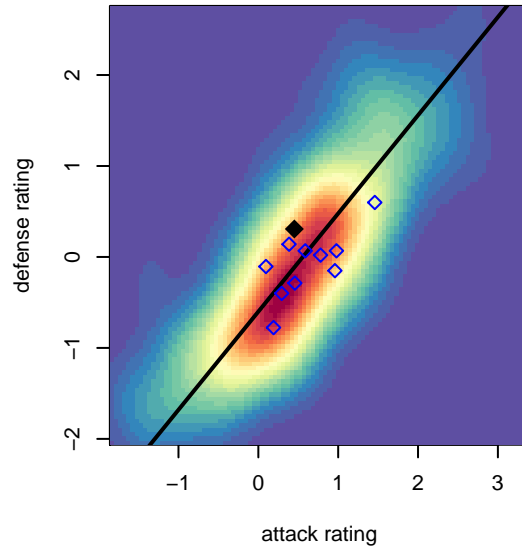

GS Surf C B04

GS Surf
Bothel, WA
B04 total strength=910
attack=1.57 defense=1.36

alt names used:
GREATER SEATTLE SURF B04C (USA)
GS Surf B04 C
GS Surf B04C

Venues played:
2016 RVS Classic BU13
2016 Sounders FC Cup BU13 Gold
2016 WA Rush Cup B04 Silver U13

**attack and defense variance (black dot)
relative to other teams
and top 10 in region**

**attack and defense rating
relative to others at age
and all opponents in last 13 months**

**attack and defense rating
relative to others at age
and all opponents in last 13 months**

Performance relative to 13 month average

Performance relative to 13 month average

Distribution of opponents
 Red = Lose zone, Blue = Win zone, Green = Even
 Black line separates win/lose zones

lot. A=Neither has attack advantage, B=Opponent has both attack and defense advantage, C=Opponent has both attack and defense disadvantage, D=Both have